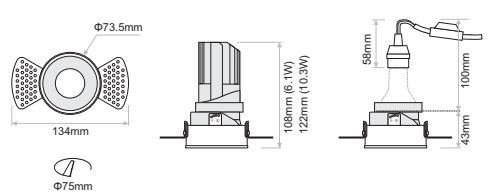

- Focus is a series of trimless downlights.
- Offered with IP44 LED module or with GU10 lampholder (max 7.5 Watt).
- Available either fixed or adjustable.
- Inner part available in white, black, gold or silver colour.
- 3 SDCM
- L90/B10 50.000h
- Low UGR ensuring visual comfort (UGR < 10).

Adjustable

Fixed

Name	Model (LED Power)	CCT*	CRI80, CRI90 LED Source	Beam Angle	Type	Colour	Dimming Option	Accessories
			80 (80) 90 (90)					
FOCUS Trimless (FOCUS TR)	6.1W (6)	2700K (27B)	812lm 677lm	18° (18)	Adjustable (AD)	White (WH)	Without Driver (00)	No Extra (00) Emergency Kit (01)
		3000K (30B)	845lm 705lm	24° (24)	Fixed (FX)	Black (BL)	Non Dimmable (ND)	
		4000K (40B)	879lm 733lm	32° (32)		Gold (GL)	Analogue (1-10V) (A1)	
				48° (48)		Silver (SL)	DMX (DX)	
	10.3W (10)	2700K (27B)	1379lm 1138lm				DALI (DL)	
		3000K (30B)	1435lm 1180lm				Push Button (PB)	
		4000K (40B)	1479lm 1265lm				Phase Cut (PC)	
							Wireless*** (WL)	
	Warm Dimming 6.1W (WD)	1800K-3000K (1830B) 518lm		95 (95)			Analogue (1-10V) (A1)	
							DALI (DL)	
							Phase Cut (PC)	
							Wireless*** (WL)	

Model	Type	Colour	Lamp Holder
FOCUS Trimless LL (FOCUS TR LL)	Adjustable (AD) Fixed (FX)	White (WH) Black (BL) Gold (GL) Silver (SL)	GU10 (max 7.5W) (G1)

Lamp
Not included

Ordering Code Example: FOCUS TR LL-FX-WH-BL-G1