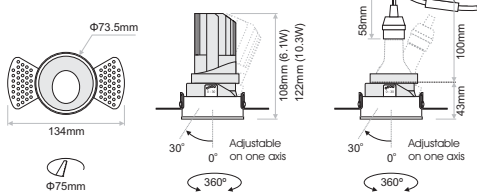

- Focus is a series of trimless downlights.
- Offered with IP44 LED module or with GU10 lampholder (max 7.5 Watt).
- Available either fixed or adjustable.
- Inner part available in white, black, gold or silver colour.
- 3 SDCM
- L90/B10 50.000h
- Low UGR ensuring visual comfort (UGR < 10).

Adjustable

Fixed

Name	Model (LED Power)	CCT*	CRI80, CRI90 LED Source	Beam Angle	Type	Colour	Dimming Option	Accessories
			80 (80) 90 (90)					
FOCUS Trimless (FOCUS TR)	6.1W (6)	2700K (27B)	812lm 677lm	18° (18)	Adjustable (AD)	White (WH)	Without Driver (00)	No Extra (00) Emergency Kit (01)
		3000K (30B)	845lm 705lm	24° (24)	Fixed (FX)	Black (BL)	Non Dimmable (ND)	
		4000K (40B)	879lm 733lm	32° (32)		Gold (GL)	Analogue (1-10V) (A1)	
				48° (48)		Silver (SL)	DMX (DX)	
	10.3W (10)	2700K (27B)	1379lm 1138lm				DALI (DL)	
		3000K (30B)	1435lm 1180lm				Push Button (PB)	
		4000K (40B)	1479lm 1265lm				Phase Cut (PC)	
							Wireless*** (WL)	
	Warm Dimming 6.1W (WD)	1800K-3000K (1830B) 518lm		95 (95)			Analogue (1-10V) (A1)	
							DALI (DL)	
							Phase Cut (PC)	
							Wireless*** (WL)	

Model	Type	Colour	Lamp Holder
FOCUS Trimless LL (FOCUS TR LL)	Adjustable (AD) Fixed (FX)	White (WH) Black (BL) Gold (GL) Silver (SL)	GU10 (max 7.5W) (G1)

Lamp
Not included

Ordering Code Example: FOCUS TR LL-FX-WH-BL-G1